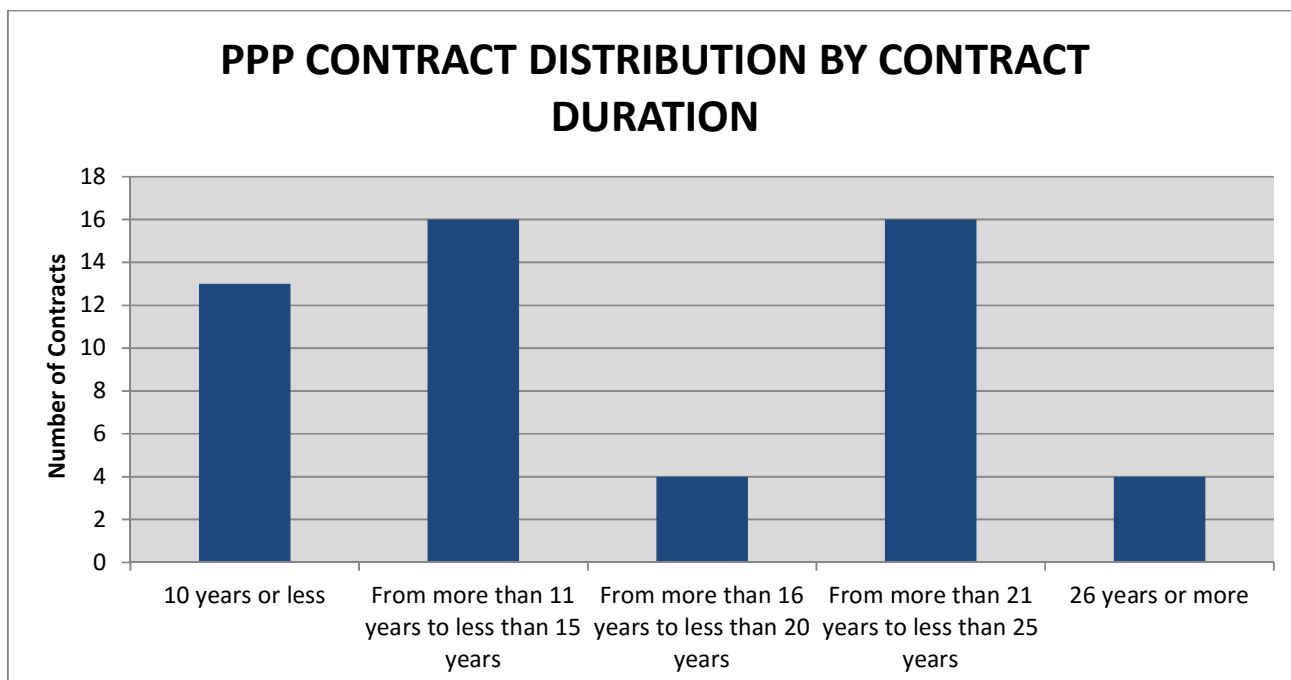

## PPP CONTRACTS BY CONTRACT DURATION

For further information please contact the State Assets Management Policy Division of the State Assets Management Department, phone: +370 5 239 0183.