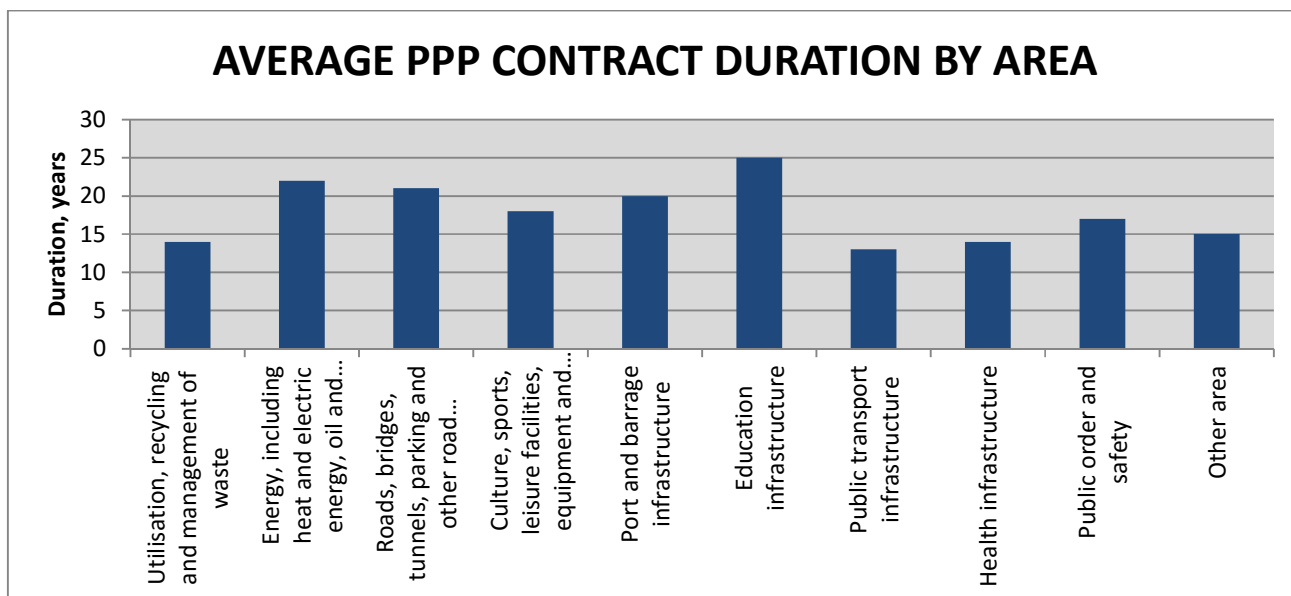

## PPP CONTRACTS BY CONTRACT DURATION

For further information please contact the State Assets Management Policy Division of the State Assets Management Department, phone: +370 5 239 0183.